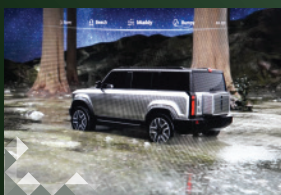

iWD : Intelligent-all Wheel Drive Front & Rear Dual Motors

Total Motor Horsepower (Ps)	: 279 Ps
Max Torque (N · m)	: 165/220
Acceleration 0-100 km/h : 6.5 Seconds	: 6.5 Seconds
V2L	: 3.3 kW

8+X Drive Mode