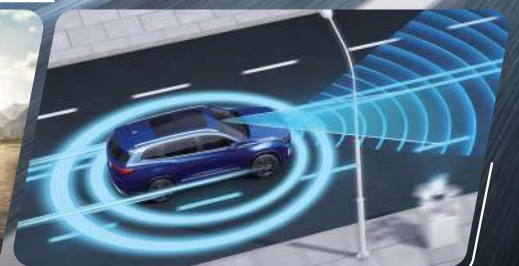

TIGGO 8

POWER IN EVERY MOMENT

Scan Here

For more information of product

Advanced Features:
360° HD Panoramic Camera

Powerful Performance:
1.6 TGD1 Engine

Ultimate Safety:
9 ADAS [Advanced Driving Assistant System]

Exterior

Key	Keyless Entry and Push Button Start
Headlight	Auto LED Headlight with Welcome Home Fuction
Tyre	18 inch (235/55 R18)
Rear Parking Sensors	•
Load Capacity Rail	•
Door Mirror Power Adjust + Door Mirror Heating	•
Shark-fin Antena	•
Auto Speed Adjust Front Wiper	•
Fashion Lighting Welcome Lamp with Tiggo Logo	•
Exterior Mirror Position Memory	•
Electric Panoramic Sunroof	•